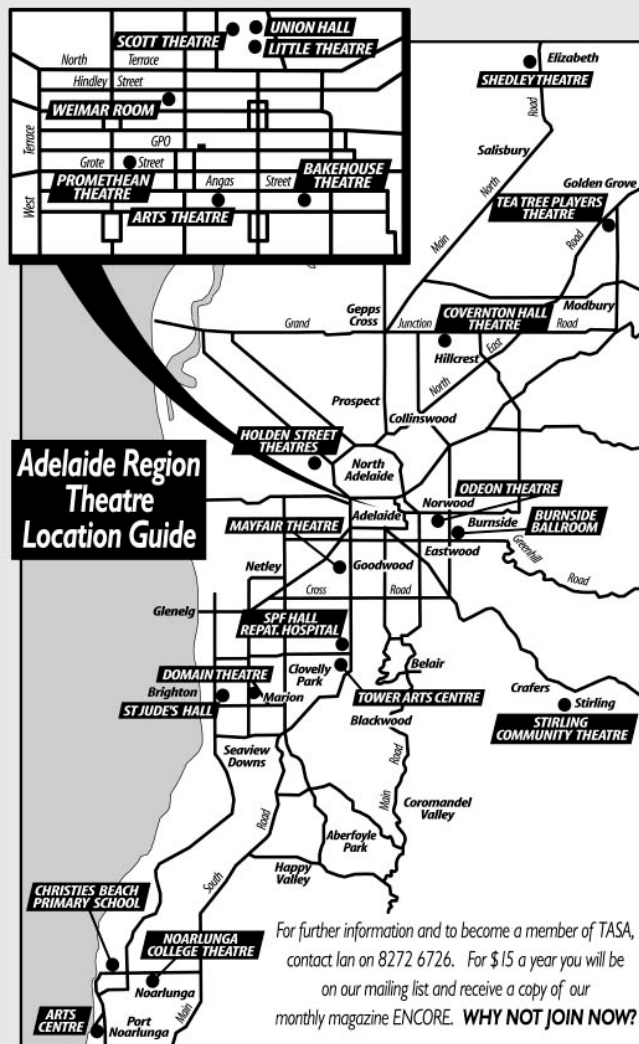

ARTSMITH

For further information and to become a member of TASA, contact Ian on 8272 6726. For $15 a year you will be on our mailing list and receive a copy of our monthly magazine ENCORE. **WHY NOT JOIN NOW?**

THEATRE ASSOCIATION OF SOUTH AUSTRALIA

PO Box 181 Unley BC SA 5061 Tel: 8272 6726

Email: tasa@picknowl.com.au

For more information & to download copies of this brochure, visit our website: <http://theatreguide.tripod.com>

The THEATRE ASSOCIATION OF SOUTH AUSTRALIA

exists to promote and foster live theatre throughout the amateur and community theatre network in SA. Live theatre is an integral industry within the cultural framework of the State and adds to the economic sustainability of cultural tourism. **AND IT'S FUN!**

THEATRE ASSOCIATION OF SOUTH AUSTRALIA

LIVE THEATRE

Adelaide Guide